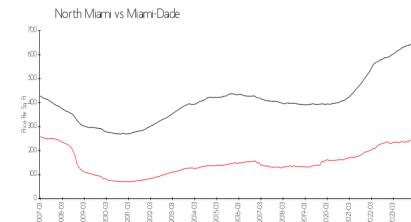

Waterside Towers

2450 NE 135 St, North Miami, FL, Miami-Dade 33181

Building Information

Number of units:	118
Number of active listings for rent:	4
Number of active listings for sale:	5
Building inventory for sale:	4%
Number of sales over the last 12 months:	8
Number of sales over the last 6 months:	4
Number of sales over the last 3 months:	3

Waterside Towers Condominium Association
2450 Ne 135th Street
North Miami, FL 33181
Phone: (305) 944-1872

Built in 1972 - 118 units - 10 floors

Market Information

Waterside Towers: \$234/sq. ft.
North Miami: \$239/sq. ft.