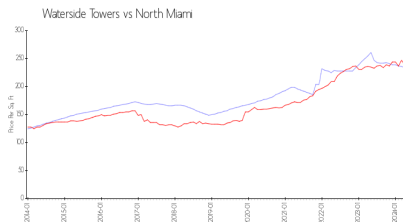

Waterside Towers

2450 NE 135 St, North Miami, FL, Miami-Dade 33181

Building Information

Number of units:	118
Number of active listings for rent:	4
Number of active listings for sale:	5
Building inventory for sale:	4%
Number of sales over the last 12 months:	8
Number of sales over the last 6 months:	4
Number of sales over the last 3 months:	3

Waterside Towers Condominium Association
2450 Ne 135th Street
North Miami, FL 33181
Phone: (305) 944-1872

Built in 1972 - 118 units - 10 floors

Market Information

Waterside Towers: \$234/sq. ft.
North Miami: \$239/sq. ft.