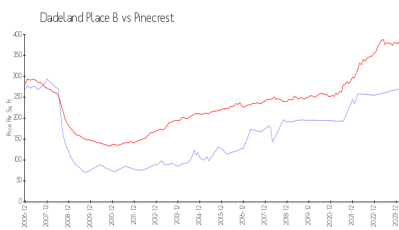

## Market Information

Dadeland Place B: \$272/sq. ft.  
Pinecrest: \$380/sq. ft.

Pinecrest: \$380/sq. ft.  
Miami-Dade: \$694/sq. ft.