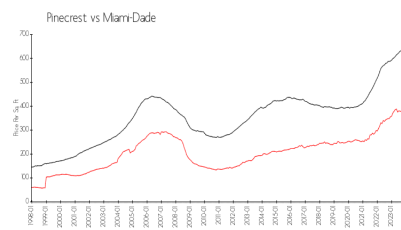

## Market Information

Dadeland Place B: \$272/sq. ft.  
Pinecrest: \$380/sq. ft.

Pinecrest: \$380/sq. ft.  
Miami-Dade: \$694/sq. ft.