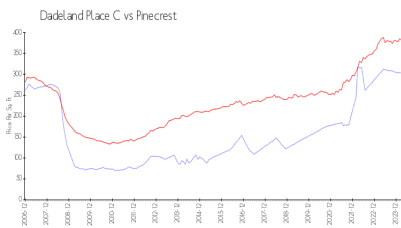

Dadeland Place C

9001 SW 77 Av, Pinecrest, FL, Miami-Dade 33156

Building Information

Number of units: 79
 Number of active listings for rent: 1
 Number of active listings for sale: 1
 Building inventory for sale: 1%
 Number of sales over the last 12 months: 3
 Number of sales over the last 6 months: 2
 Number of sales over the last 3 months: 1

Dadeland Place Condo Association
 (305) 412-8924

Built in 1971 - 79 units - 8 floors

Market Information

Dadeland Place C: \$302/sq. ft.
 Pinecrest: \$380/sq. ft.

Pinecrest: \$380/sq. ft.
 Miami-Dade: \$695/sq. ft.