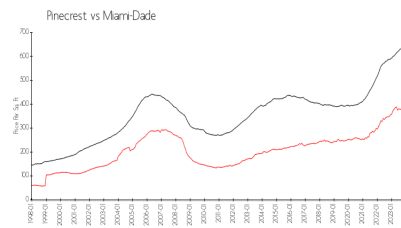

Dadeland Place Condo Association
 (305) 412-8924

Built in 1971 - 79 units - 8 floors

Market Information

Dadeland Place C: \$302/sq. ft.
 Pinecrest: \$380/sq. ft.

Pinecrest: \$380/sq. ft.
 Miami-Dade: \$695/sq. ft.

Inventory for Sale

Dadeland Place C: 1%
 Pinecrest: 2%
 Miami-Dade: 3%

Avg. Time to Close Over Last 12 Months

Dadeland Place C: 50 days
 Pinecrest: 52 days
 Miami-Dade: 81 days