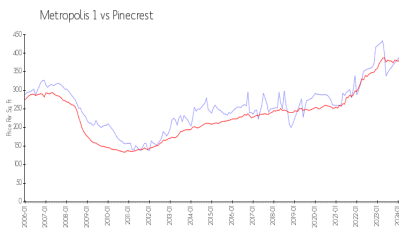

## Market Information

Metropolis 1: \$383/sq. ft.  
Pinecrest: \$380/sq. ft.

Pinecrest: \$380/sq. ft.  
Miami-Dade: \$694/sq. ft.