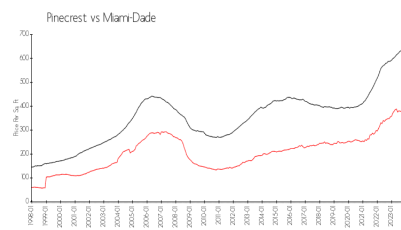

## Market Information

Metropolis 1: \$383/sq. ft.  
Pinecrest: \$380/sq. ft.

Pinecrest: \$380/sq. ft.  
Miami-Dade: \$694/sq. ft.