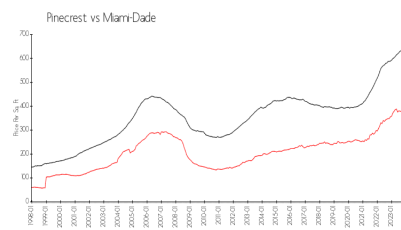

## Market Information

Metropolis 2: \$355/sq. ft.  
 Pinecrest: \$380/sq. ft.

Pinecrest: \$380/sq. ft.  
 Miami-Dade: \$694/sq. ft.