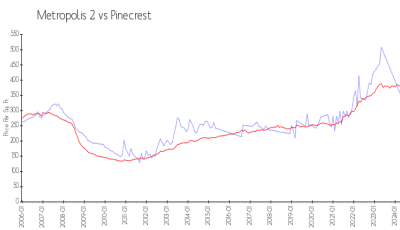

## Market Information

Metropolis 2: \$355/sq. ft.  
 Pinecrest: \$380/sq. ft.

Pinecrest: \$380/sq. ft.  
 Miami-Dade: \$694/sq. ft.