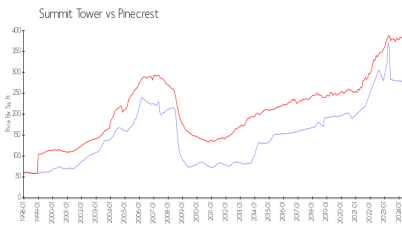

## Market Information

Summit Tower: \$273/sq. ft.  
 Pinecrest: \$380/sq. ft.

Pinecrest: \$380/sq. ft.  
 Miami-Dade: \$695/sq. ft.