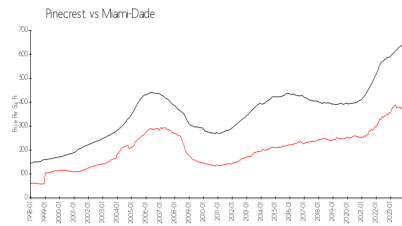

## Market Information

Summit Tower: \$273/sq. ft.  
 Pinecrest: \$380/sq. ft.

Pinecrest: \$380/sq. ft.  
 Miami-Dade: \$695/sq. ft.