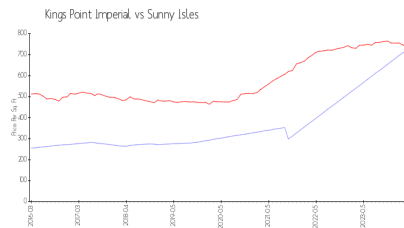

## Market Information

Kings Point Imperial: \$725/sq. ft.  
Sunny Isles: \$746/sq. ft.

Sunny Isles: \$746/sq. ft.  
Miami-Dade: \$694/sq. ft.