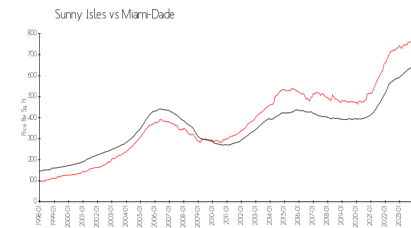

## Market Information

Kings Point Imperial: \$725/sq. ft.  
Sunny Isles: \$746/sq. ft.

Sunny Isles: \$746/sq. ft.  
Miami-Dade: \$694/sq. ft.