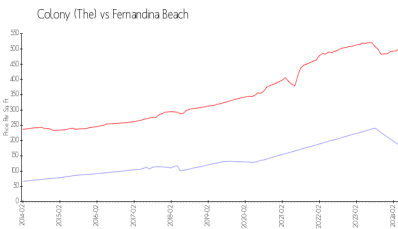

## Market Information

Colony (The): \$184/sq. ft.  
Fernandina Beach: \$505/sq. ft.

Fernandina Beach: \$505/sq. ft.  
Nassau: \$561/sq. ft.