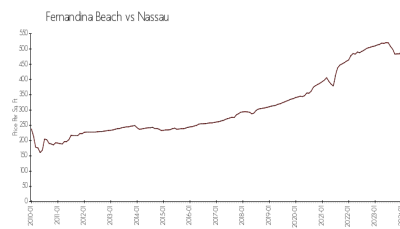

Market Information

Colony (The): $184/sq. ft.
Fernandina Beach: $505/sq. ft.

Fernandina Beach: $505/sq. ft.
Nassau: $561/sq. ft.

Inventory for Sale

Colony (The)	3%
Fernandina Beach	1%
Nassau	1%

Avg. Time to Close Over Last 12 Months

Colony (The)	n/a
Fernandina Beach	days
Nassau	days