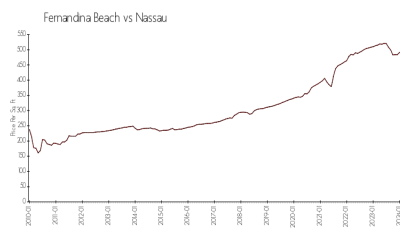

## Market Information

Cottages at Stoney Creek:	\$154/sq. ft.	Fernandina Beach:	\$505/sq. ft.
Fernandina Beach:	\$505/sq. ft.	Nassau:	\$561/sq. ft.