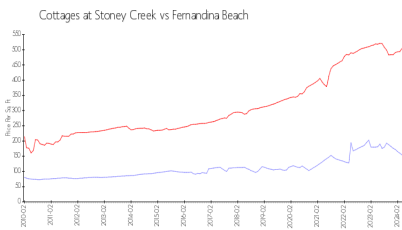

## Market Information

Cottages at Stoney Creek:	\$154/sq. ft.	Fernandina Beach:	\$505/sq. ft.
Fernandina Beach:	\$505/sq. ft.	Nassau:	\$561/sq. ft.