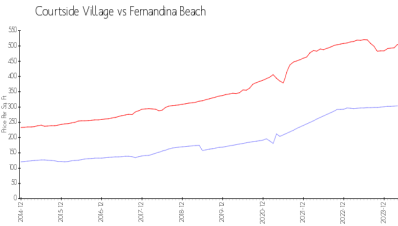

## Market Information

Courtside Village: \$304/sq. ft.  
Fernandina Beach: \$505/sq. ft.

Fernandina Beach: \$505/sq. ft.  
Nassau: \$561/sq. ft.