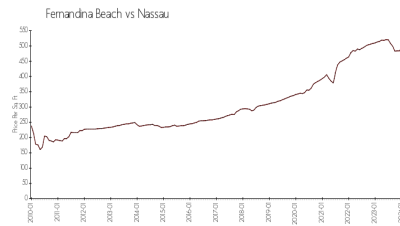

Market Information

Courtside Village: $304/sq. ft.
Fernandina Beach: $505/sq. ft.

Fernandina Beach: $505/sq. ft.
Nassau: $561/sq. ft.

Inventory for Sale

Courtside Village
Fernandina Beach
0%%

Nassau

Avg. Time to Close Over Last 12 Months

Courtside Village n/a
Fernandina Beach days
Nassau days