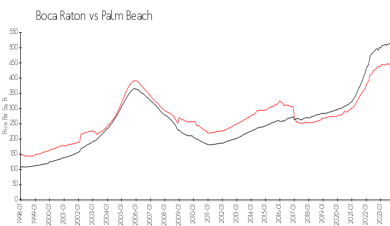

Market Information

200 East: $744/sq. ft.
Boca Raton: $463/sq. ft.

Boca Raton: $463/sq. ft.
Palm Beach: $475/sq. ft.

Inventory for Sale

200 East	4%
Boca Raton	3%
Palm Beach	3%

Avg. Time to Close Over Last 12 Months

200 East	59 days
Boca Raton	57 days
Palm Beach	56 days