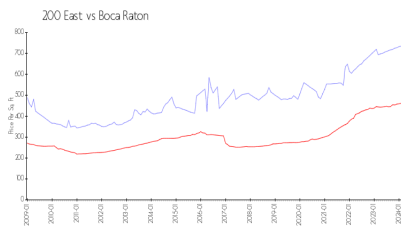

Market Information

200 East: $744/sq. ft.
Boca Raton: $463/sq. ft.

Boca Raton: $463/sq. ft.
Palm Beach: $475/sq. ft.

Inventory for Sale

200 East	4%
Boca Raton	3%
Palm Beach	3%

Avg. Time to Close Over Last 12 Months

200 East	59 days
Boca Raton	57 days
Palm Beach	56 days