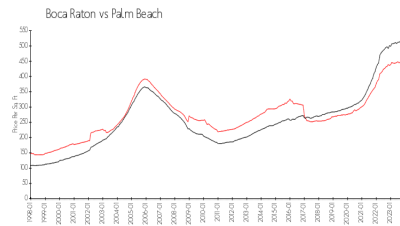

Built in 1994 - 36 units - 2 floors

Market Information

Eastbrook Coach Homes: \$326/sq. ft.
Boca Raton: \$463/sq. ft.

Boca Raton: \$463/sq. ft.
Palm Beach: \$475/sq. ft.

Inventory for Sale

Eastbrook Coach Homes	2%
Boca Raton	3%
Palm Beach	3%