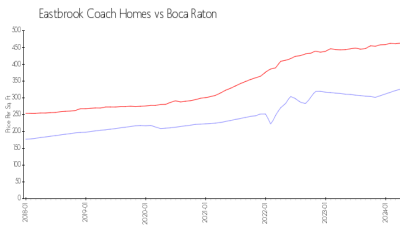

Built in 1994 - 36 units - 2 floors

Market Information

Eastbrook Coach Homes: \$326/sq. ft.
Boca Raton: \$463/sq. ft.

Boca Raton: \$463/sq. ft.
Palm Beach: \$475/sq. ft.

Inventory for Sale

Eastbrook Coach Homes	2%
Boca Raton	3%
Palm Beach	3%