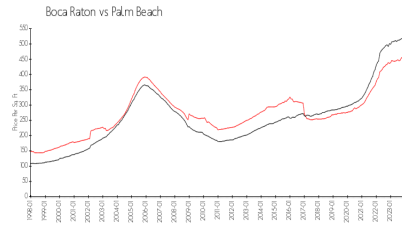

Market Information

Pointe South: $262/sq. ft.
Boca Raton: $463/sq. ft.

Boca Raton: $463/sq. ft.
Palm Beach: $475/sq. ft.

Inventory for Sale

Pointe South	3%
Boca Raton	3%
Palm Beach	3%

Avg. Time to Close Over Last 12 Months

Pointe South	64 days
Boca Raton	57 days
Palm Beach	56 days