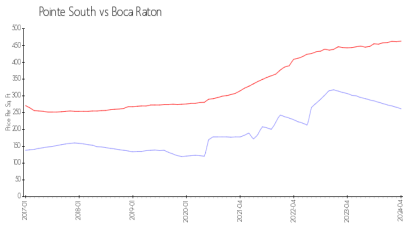

Market Information

Pointe South: $262/sq. ft.
Boca Raton: $463/sq. ft.

Boca Raton: $463/sq. ft.
Palm Beach: $475/sq. ft.

Inventory for Sale

Pointe South	3%
Boca Raton	3%
Palm Beach	3%

Avg. Time to Close Over Last 12 Months

Pointe South	64 days
Boca Raton	57 days
Palm Beach	56 days