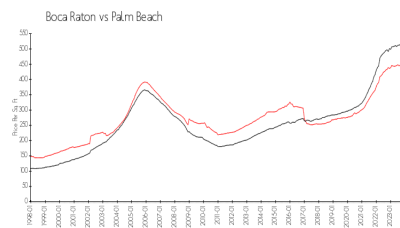

Market Information

Wellesley Park: $201/sq. ft.
Boca Raton: $463/sq. ft.

Boca Raton: $463/sq. ft.
Palm Beach: $475/sq. ft.

Inventory for Sale

Wellesley Park	7%
Boca Raton	3%
Palm Beach	3%

Avg. Time to Close Over Last 12 Months

Wellesley Park	156 days
Boca Raton	57 days
Palm Beach	56 days