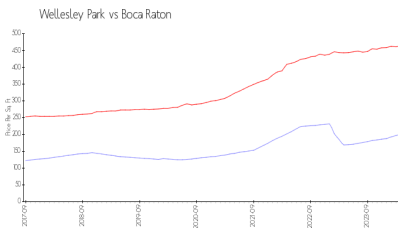

Market Information

Wellesley Park: $201/sq. ft.
Boca Raton: $463/sq. ft.

Boca Raton: $463/sq. ft.
Palm Beach: $475/sq. ft.

Inventory for Sale

Wellesley Park	7%
Boca Raton	3%
Palm Beach	3%

Avg. Time to Close Over Last 12 Months

Wellesley Park	156 days
Boca Raton	57 days
Palm Beach	56 days