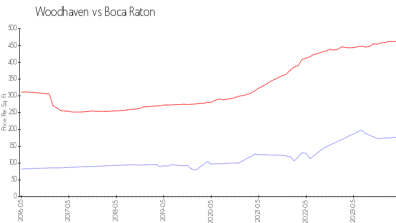

Woodhaven

6514-6666 Spring Bottom Wy, Boca Raton, FL, Palm Beach 33433

Building Information

Number of units:	172
Number of active listings for rent:	0
Number of active listings for sale:	2
Building inventory for sale:	1%
Number of sales over the last 12 months:	7
Number of sales over the last 6 months:	3
Number of sales over the last 3 months:	3

Woodhaven Condominium Association, Inc
22022 Woodhaven Drive
Boca Raton, FL 33433
(561) 391-5893

Built in 1978 - 172 units - 2 floors

Market Information

Woodhaven: \$177/sq. ft.
Boca Raton: \$463/sq. ft.