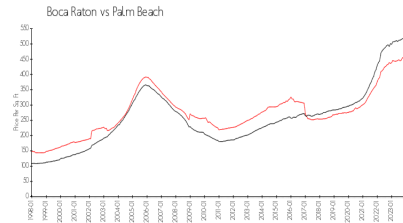

Market Information

Woodhaven: $177/sq. ft.
Boca Raton: $463/sq. ft.

Boca Raton: $463/sq. ft.
Palm Beach: $475/sq. ft.

Inventory for Sale

Woodhaven	1%
Boca Raton	3%
Palm Beach	3%

Avg. Time to Close Over Last 12 Months

Woodhaven	43 days
Boca Raton	57 days
Palm Beach	56 days