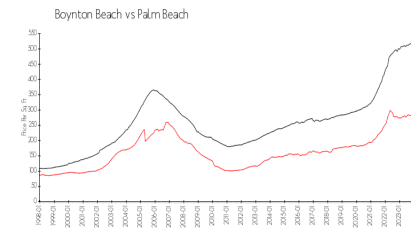

Built in 2001 - 256 units - 4 floors

Market Information

Coral cove: \$187/sq. ft.
 Boynton Beach: \$276/sq. ft.

Boynton Beach: \$276/sq. ft.
 Palm Beach: \$475/sq. ft.

Inventory for Sale

Coral cove	0%
Boynton Beach	2%
Palm Beach	3%