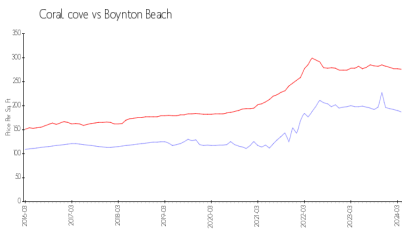

Built in 2001 - 256 units - 4 floors

Market Information

Coral cove: \$187/sq. ft.
 Boynton Beach: \$276/sq. ft.

Boynton Beach: \$276/sq. ft.
 Palm Beach: \$475/sq. ft.

Inventory for Sale

Coral cove	0%
Boynton Beach	2%
Palm Beach	3%