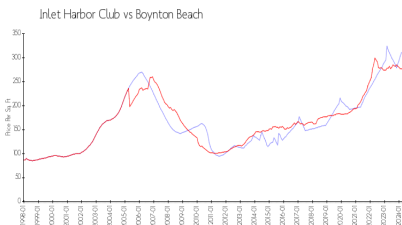

Inlet Harbor Club Condos
2424 N Federal Highway
Boynton Beach, FL33435-2453
(561) 734-9468

Built in 1976 - 62 units - 4 floors

Market Information

Inlet Harbor Club: \$312/sq. ft.
Boynton Beach: \$276/sq. ft.