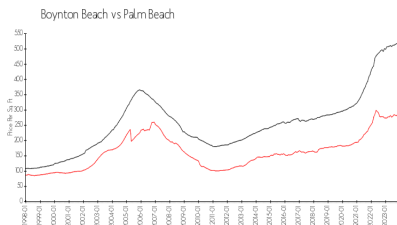

Inlet Harbor Club Condos
2424 N Federal Highway
Boynton Beach, FL33435-2453
(561) 734-9468

Built in 1976 - 62 units - 4 floors

Market Information

Inlet Harbor Club: \$312/sq. ft.
Boynton Beach: \$276/sq. ft.