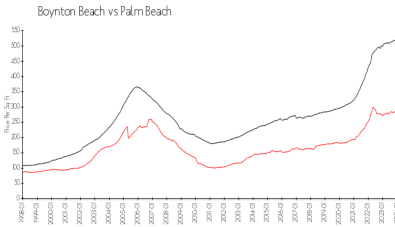

## Market Information

San Raphael: \$274/sq. ft.  
Boynton Beach: \$276/sq. ft.

Boynton Beach: \$276/sq. ft.  
Palm Beach: \$475/sq. ft.