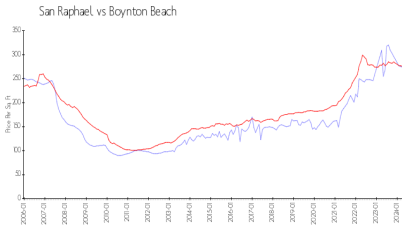

## Market Information

San Raphael: \$274/sq. ft.  
Boynton Beach: \$276/sq. ft.

Boynton Beach: \$276/sq. ft.  
Palm Beach: \$475/sq. ft.