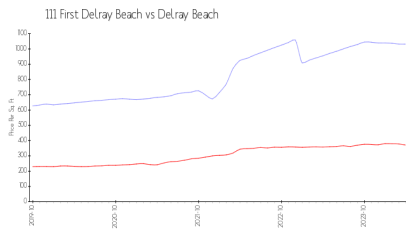

111 First Delray Beach

111 SE 1 Ave, Delray Beach, FL, Palm Beach 33444

Building Information

Number of units:	66
Number of active listings for rent:	4
Number of active listings for sale:	6
Building inventory for sale:	9%
Number of sales over the last 12 months:	8
Number of sales over the last 6 months:	4
Number of sales over the last 3 months:	2

111 First Delray
Address: 111 SE 1st Ave,
Delray Beach, FL 33444
Phone: +1 561-501-0818

Built in 2019 - 66 units - 5 floors

Market Information

111 First Delray Beach: \$1032/sq. ft.
Delray Beach: \$371/sq. ft.