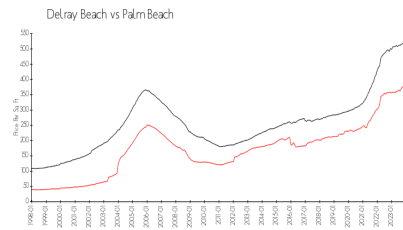

111 First Delray
Address: 111 SE 1st Ave,
Delray Beach, FL 33444
Phone: +1 561-501-0818

Built in 2019 - 66 units - 5 floors

Market Information

111 First Delray Beach: \$1032/sq. ft.
Delray Beach: \$371/sq. ft.

Delray Beach: \$371/sq. ft.
Palm Beach: \$475/sq. ft.

Inventory for Sale

111 First Delray Beach	9%
Delray Beach	3%
Palm Beach	3%

Avg. Time to Close Over Last 12 Months

111 First Delray Beach	70 days
Delray Beach	54 days
Palm Beach	56 days