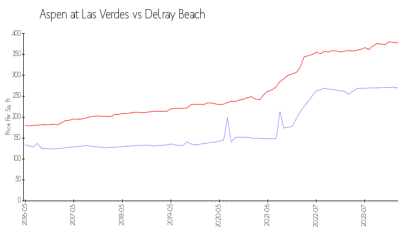

Market Information

Aspen at Las Verdes: $273/sq. ft.
Delray Beach: $371/sq. ft.