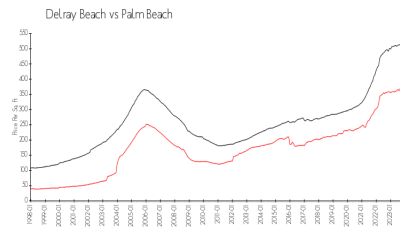

Aspen Condominium Association
Address: 5130 Las Verdes Cir,
Delray Beach, FL 33484
Phone: +1 561-499-4215
<https://www.lasverdespoa.com/>

Built in 1987 - 72 units - 3 floors

Market Information

Aspen at Las Verdes: \$273/sq. ft.
Delray Beach: \$371/sq. ft.