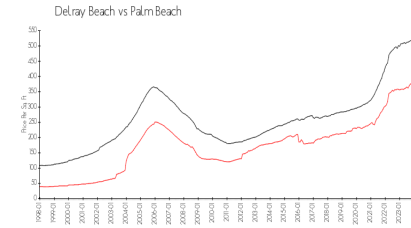

Built in 1989 - 236 units - 2 floors

Market Information

Bahia at Delray: \$301/sq. ft.
Delray Beach: \$371/sq. ft.

Delray Beach: \$371/sq. ft.
Palm Beach: \$475/sq. ft.

Inventory for Sale

Bahia at Delray	4%
Delray Beach	3%
Palm Beach	3%