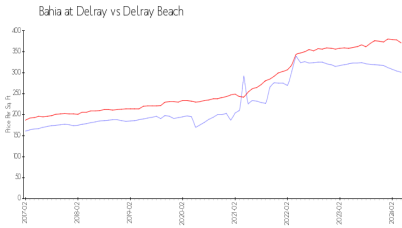

Built in 1989 - 236 units - 2 floors

Market Information

Bahia at Delray: \$301/sq. ft.
Delray Beach: \$371/sq. ft.

Delray Beach: \$371/sq. ft.
Palm Beach: \$475/sq. ft.

Inventory for Sale

Bahia at Delray	4%
Delray Beach	3%
Palm Beach	3%