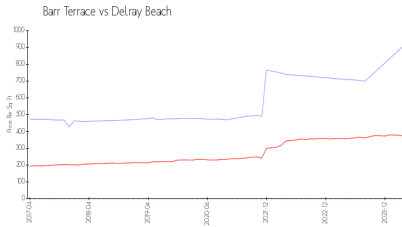

Barr Terrace

50 East Rd, Delray Beach, FL, Palm Beach 33483

Building Information

Number of units:	95
Number of active listings for rent:	0
Number of active listings for sale:	3
Building inventory for sale:	3%
Number of sales over the last 12 months:	1
Number of sales over the last 6 months:	0
Number of sales over the last 3 months:	0

Barr Terrace Condominium
Address: 50 E Rd,
Delray Beach, FL 33483
Phone: +1 561-278-5656

Built in 1970 - 95 units - 12 floors

Market Information

Barr Terrace: \$916/sq. ft.
Delray Beach: \$371/sq. ft.

Delray Beach: \$371/sq. ft.
Palm Beach: \$475/sq. ft.