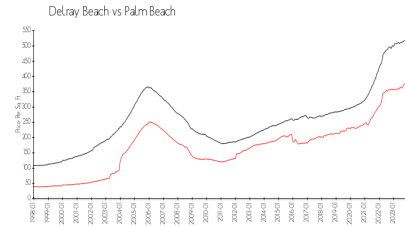

Delray Beach: $371/sq. ft.
Palm Beach: $475/sq. ft.

Inventory for Sale

Barr Terrace	3%
Delray Beach	3%
Palm Beach	3%

Avg. Time to Close Over Last 12 Months

Barr Terrace	n/a
Delray Beach	54 days
Palm Beach	56 days