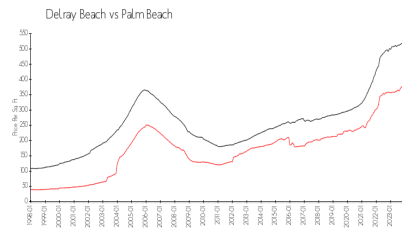

Market Information

Bermuda High West: $784/sq. ft.
Delray Beach: $371/sq. ft.

Delray Beach: $371/sq. ft.
Palm Beach: $475/sq. ft.

Inventory for Sale

Bermuda High West	2%
Delray Beach	3%
Palm Beach	3%

Avg. Time to Close Over Last 12 Months

Bermuda High West	37 days
Delray Beach	54 days
Palm Beach	56 days