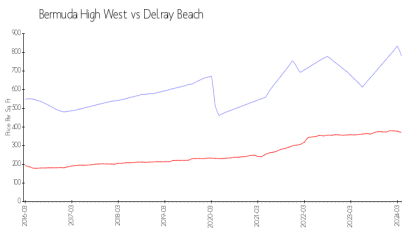

Bermuda High West

2150 S Ocean Blvd, Delray Beach, FL, Palm Beach 33483

Building Information

Number of units:	46
Number of active listings for rent:	0
Number of active listings for sale:	1
Building inventory for sale:	2%
Number of sales over the last 12 months:	4
Number of sales over the last 6 months:	2
Number of sales over the last 3 months:	2

Bermuda High West Condominium
Address: 2150 S Ocean Blvd,
Delray Beach, FL 33483
Phone: +1 561-272-0307

Built in 1979 - 46 units - 6 floors

Market Information

Bermuda High West: \$784/sq. ft.
Delray Beach: \$371/sq. ft.