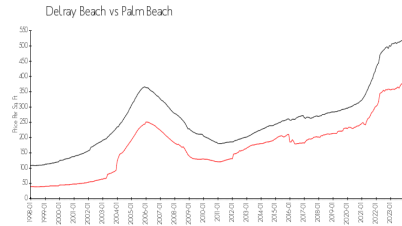

Built in 1985/1990 - 312 units - 2 floors

Market Information

Coach Houses of Town Place: \$297/sq. ft.
 Delray Beach: \$371/sq. ft.

Delray Beach: \$371/sq. ft.
 Palm Beach: \$475/sq. ft.

Inventory for Sale