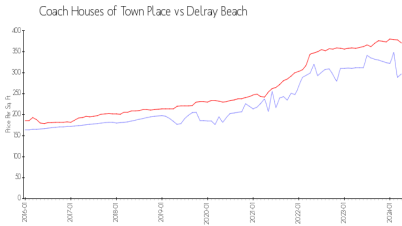

Built in 1985/1990 - 312 units - 2 floors

Market Information

Coach Houses of Town Place: \$297/sq. ft.
 Delray Beach: \$371/sq. ft.

Delray Beach: \$371/sq. ft.
 Palm Beach: \$475/sq. ft.

Inventory for Sale