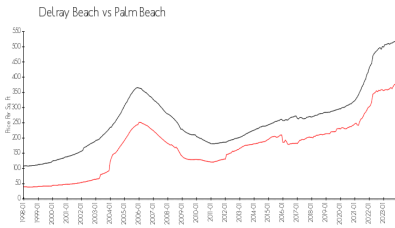

Delray Beach: \$371/sq. ft.
 Palm Beach: \$475/sq. ft.

Inventory for Sale

Coastal House	8%
Delray Beach	3%
Palm Beach	3%

Avg. Time to Close Over Last 12 Months

Coastal House	86 days
Delray Beach	54 days
Palm Beach	56 days