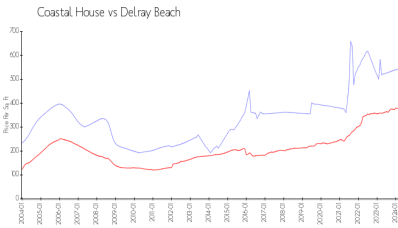

Market Information

Coastal House: $546/sq. ft.
Delray Beach: $371/sq. ft.