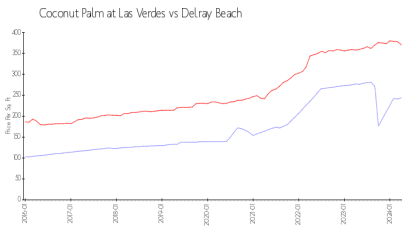

Market Information

Coconut Palm at Las Verdes: $244/sq. ft.
Delray Beach: $371/sq. ft.

Delray Beach: $371/sq. ft.
Palm Beach: $475/sq. ft.

Inventory for Sale

Coconut Palm at Las Verdes: 1%
Delray Beach: 3%
Palm Beach: 3%

Avg. Time to Close Over Last 12 Months

Coconut Palm at Las Verdes: 51 days
Delray Beach: 54 days
Palm Beach: 56 days