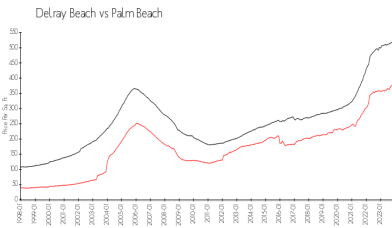

Market Information

Coconut Palm at Las Verdes: $244/sq. ft.
Delray Beach: $371/sq. ft.

Delray Beach: $371/sq. ft.
Palm Beach: $475/sq. ft.

Inventory for Sale

Coconut Palm at Las Verdes: 1%
Delray Beach: 3%
Palm Beach: 3%

Avg. Time to Close Over Last 12 Months

Coconut Palm at Las Verdes: 51 days
Delray Beach: 54 days
Palm Beach: 56 days