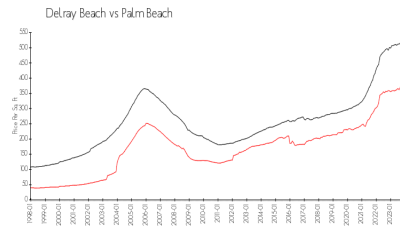

Colony Palms
 100 W Prive Cir, Delray Beach, FL 33445
 (561) 499-7144

Built in 2007 - 45 units - 3 floors

Market Information

Colony Palms: \$311/sq. ft.
 Delray Beach: \$371/sq. ft.

Delray Beach: \$371/sq. ft.
 Palm Beach: \$475/sq. ft.