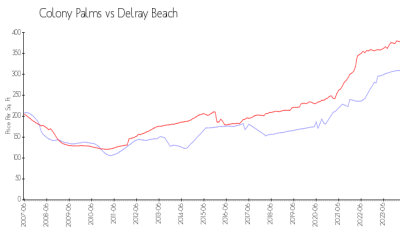

Colony Palms
 100 W Prive Cir, Delray Beach, FL 33445
 (561) 499-7144

Built in 2007 - 45 units - 3 floors

Market Information

Colony Palms: \$311/sq. ft.
 Delray Beach: \$371/sq. ft.

Delray Beach: \$371/sq. ft.
 Palm Beach: \$475/sq. ft.