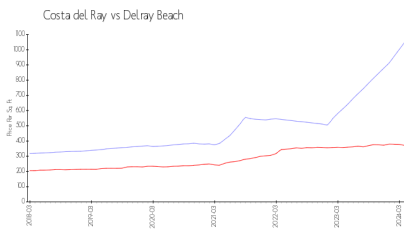

Market Information

Costa del Ray: $1049/sq. ft.
Delray Beach: $371/sq. ft.