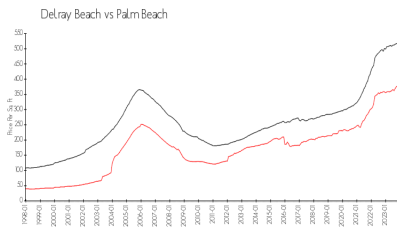

## Market Information

Country Manor 1-8: \$235/sq. ft.  
 Delray Beach: \$371/sq. ft.

Delray Beach: \$371/sq. ft.  
 Palm Beach: \$475/sq. ft.