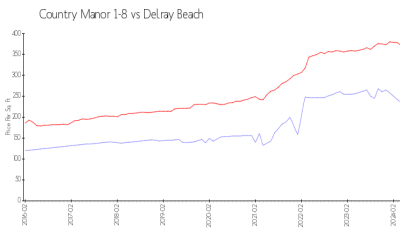

## Market Information

Country Manor 1-8: \$235/sq. ft.  
 Delray Beach: \$371/sq. ft.

Delray Beach: \$371/sq. ft.  
 Palm Beach: \$475/sq. ft.