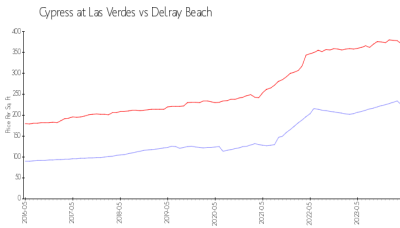

## Market Information

Cypress at Las Verdes: \$225/sq. ft.  
 Delray Beach: \$371/sq. ft.

Delray Beach: \$371/sq. ft.  
 Palm Beach: \$475/sq. ft.