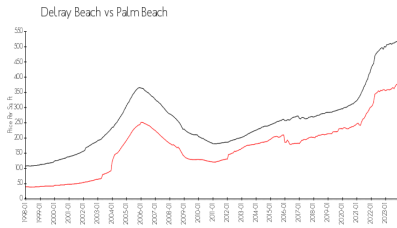

## Market Information

Cypress at Las Verdes: \$225/sq. ft.  
 Delray Beach: \$371/sq. ft.

Delray Beach: \$371/sq. ft.  
 Palm Beach: \$475/sq. ft.