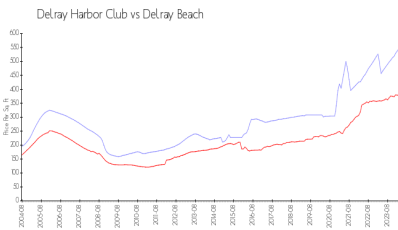

Market Information

Delray Harbor Club: $556/sq. ft.
Delray Beach: $371/sq. ft.

Delray Beach: $371/sq. ft.
Palm Beach: $475/sq. ft.

Inventory for Sale

Delray Harbor Club	6%
Delray Beach	3%
Palm Beach	3%

Avg. Time to Close Over Last 12 Months

Delray Harbor Club	66 days
Delray Beach	54 days
Palm Beach	56 days