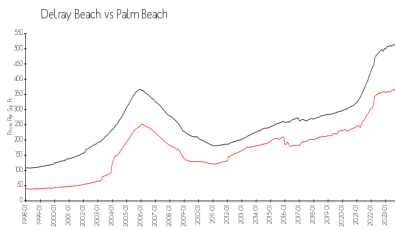

Market Information

Delray Harbor Club: $556/sq. ft.
Delray Beach: $371/sq. ft.

Delray Beach: $371/sq. ft.
Palm Beach: $475/sq. ft.

Inventory for Sale

Delray Harbor Club	6%
Delray Beach	3%
Palm Beach	3%

Avg. Time to Close Over Last 12 Months

Delray Harbor Club	66 days
Delray Beach	54 days
Palm Beach	56 days