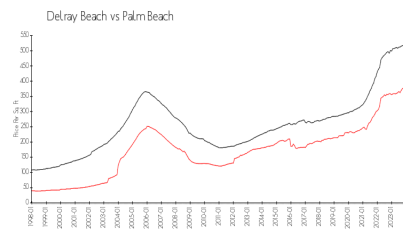

Market Information

Delray Summit: $784/sq. ft.
Delray Beach: $371/sq. ft.

Delray Beach: $371/sq. ft.
Palm Beach: $475/sq. ft.

Inventory for Sale

Delray Summit	1%
Delray Beach	3%
Palm Beach	3%

Avg. Time to Close Over Last 12 Months

Delray Summit	2 days
Delray Beach	54 days
Palm Beach	56 days