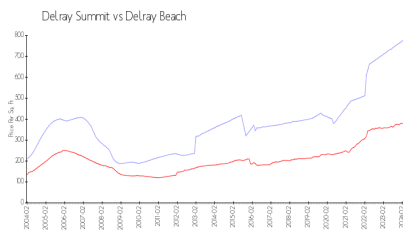

Market Information

Delray Summit: $784/sq. ft.
Delray Beach: $371/sq. ft.

Delray Beach: $371/sq. ft.
Palm Beach: $475/sq. ft.

Inventory for Sale

Delray Summit	1%
Delray Beach	3%
Palm Beach	3%

Avg. Time to Close Over Last 12 Months

Delray Summit	2 days
Delray Beach	54 days
Palm Beach	56 days