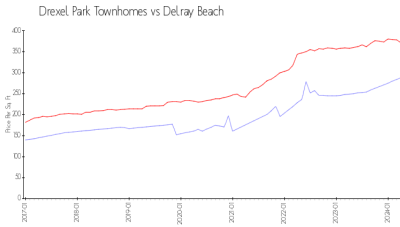

Market Information

Drexel Park Townhomes: $288/sq. ft.
Delray Beach: $371/sq. ft.

Delray Beach: $371/sq. ft.
Palm Beach: $475/sq. ft.

Inventory for Sale

Drexel Park Townhomes: 0%
Delray Beach: 3%
Palm Beach: 3%

Avg. Time to Close Over Last 12 Months

Drexel Park Townhomes: 63 days
Delray Beach: 54 days
Palm Beach: 56 days