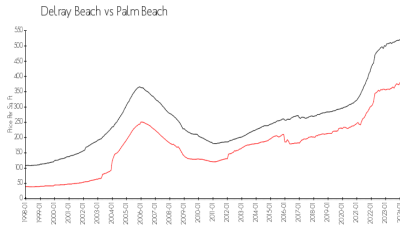

Drexel Park Condominium
 Address: 16050 Poppy Seed Cir,
 Delray Beach, FL 33484
 Phone: +1 561-381-4799

Built in 2007/2014 - 120 units - 2 floors

Market Information

Drexel Park Townhomes: \$288/sq. ft.
 Delray Beach: \$371/sq. ft.