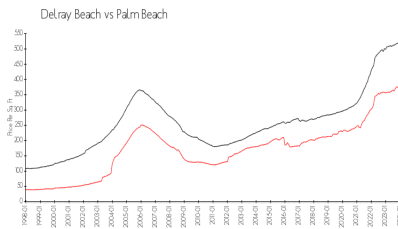

Market Information

Environment I: $224/sq. ft.
Delray Beach: $371/sq. ft.

Delray Beach: $371/sq. ft.
Palm Beach: $475/sq. ft.

Inventory for Sale

Environment I
Delray Beach
0%%

Palm Beach

Avg. Time to Close Over Last 12 Months

Environment I: 45 days
Delray Beach: 54 days
Palm Beach: 56 days