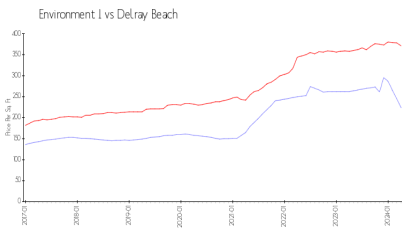

Market Information

Environment I: $224/sq. ft.
Delray Beach: $371/sq. ft.

Delray Beach: $371/sq. ft.
Palm Beach: $475/sq. ft.

Inventory for Sale

Environment I
Delray Beach
0%%

Palm Beach

Avg. Time to Close Over Last 12 Months

Environment I: 45 days
Delray Beach: 54 days
Palm Beach: 56 days