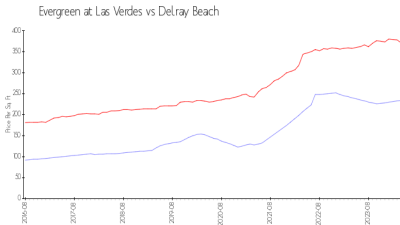

## Market Information

Evergreen at Las Verdes: \$234/sq. ft.  
 Delray Beach: \$371/sq. ft.

Delray Beach: \$371/sq. ft.  
 Palm Beach: \$475/sq. ft.