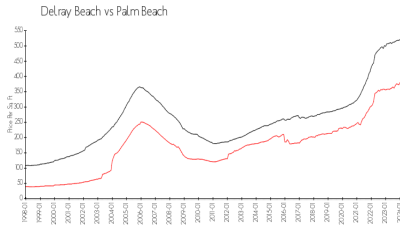

## Market Information

Evergreen at Las Verdes: \$234/sq. ft.  
 Delray Beach: \$371/sq. ft.

Delray Beach: \$371/sq. ft.  
 Palm Beach: \$475/sq. ft.