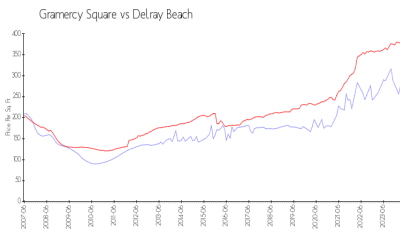

Gramercy Square
 14901 S Military Trl,
 Delray Beach, FL 33484
 (561) 638-6270

Built in 2006/2013 - 147 units - 2 floors

Market Information

Gramercy Square: \$292/sq. ft.
 Delray Beach: \$371/sq. ft.

Delray Beach: \$371/sq. ft.
 Palm Beach: \$475/sq. ft.