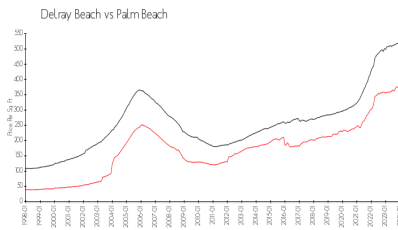

Gramercy Square
 14901 S Military Trl,
 Delray Beach, FL 33484
 (561) 638-6270

Built in 2006/2013 - 147 units - 2 floors

Market Information

Gramercy Square: \$292/sq. ft.
 Delray Beach: \$371/sq. ft.

Delray Beach: \$371/sq. ft.
 Palm Beach: \$475/sq. ft.