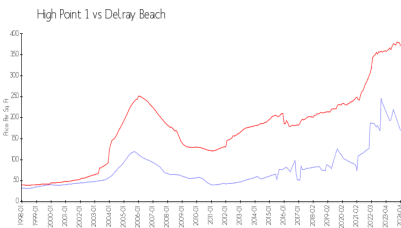

High Point 1

310 High Point Blvd, Delray Beach, FL, Palm Beach 33445

Building Information

Number of units:	248
Number of active listings for rent:	2
Number of active listings for sale:	8
Building inventory for sale:	3%
Number of sales over the last 12 months:	6
Number of sales over the last 6 months:	4
Number of sales over the last 3 months:	2

High Point of Delray Beach Cnd
245 High Point Blvd, Delray Beach,
FL 33445
(561) 243-9186

Built in 1971 - 248 units - 1 floor

Market Information

High Point 1: \$169/sq. ft.
Delray Beach: \$371/sq. ft.

Delray Beach: \$371/sq. ft.
Palm Beach: \$475/sq. ft.