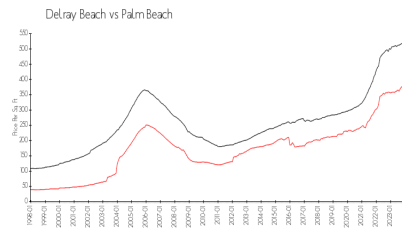

High Point 1

310 High Point Blvd, Delray Beach, FL, Palm Beach 33445

Building Information

Number of units:	248
Number of active listings for rent:	2
Number of active listings for sale:	8
Building inventory for sale:	3%
Number of sales over the last 12 months:	6
Number of sales over the last 6 months:	4
Number of sales over the last 3 months:	2

High Point of Delray Beach Cnd
245 High Point Blvd, Delray Beach,
FL 33445
(561) 243-9186

Built in 1971 - 248 units - 1 floor

Market Information

High Point 1: \$169/sq. ft.
Delray Beach: \$371/sq. ft.

Delray Beach: \$371/sq. ft.
Palm Beach: \$475/sq. ft.