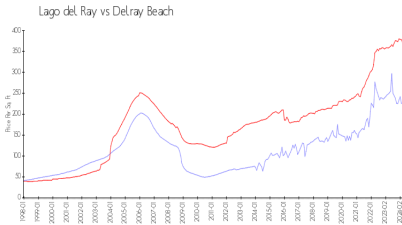

Market Information

Lago del Ray: $225/sq. ft.
Delray Beach: $371/sq. ft.

Delray Beach: $371/sq. ft.
Palm Beach: $475/sq. ft.

Inventory for Sale

Lago del Ray	1%
Delray Beach	3%
Palm Beach	3%

Avg. Time to Close Over Last 12 Months

Lago del Ray	40 days
Delray Beach	54 days
Palm Beach	56 days