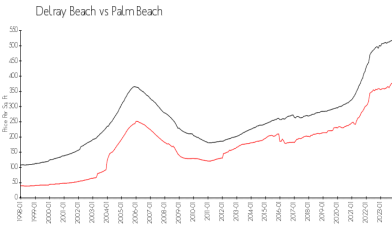

Market Information

Lago del Ray: $225/sq. ft.
Delray Beach: $371/sq. ft.

Delray Beach: $371/sq. ft.
Palm Beach: $475/sq. ft.

Inventory for Sale

Lago del Ray	1%
Delray Beach	3%
Palm Beach	3%

Avg. Time to Close Over Last 12 Months

Lago del Ray	40 days
Delray Beach	54 days
Palm Beach	56 days