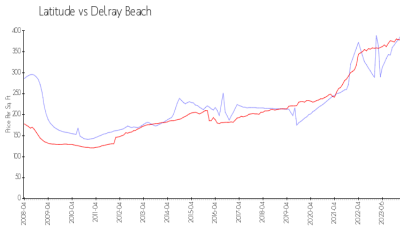

## Market Information

Latitude: \$391/sq. ft.  
 Delray Beach: \$371/sq. ft.

Delray Beach: \$371/sq. ft.  
 Palm Beach: \$475/sq. ft.