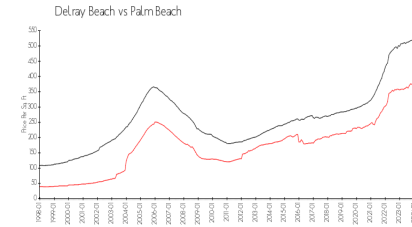

## Market Information

Latitude: \$391/sq. ft.  
 Delray Beach: \$371/sq. ft.

Delray Beach: \$371/sq. ft.  
 Palm Beach: \$475/sq. ft.