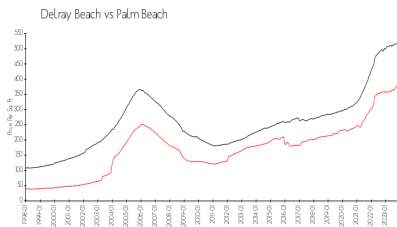

## Market Information

Lavers Delray Racquet Club I to IX  
 Club I to IX:  
 Delray Beach:           \$371/sq. ft.

Delray Beach:           \$371/sq. ft.  
 Palm Beach:           \$475/sq. ft.