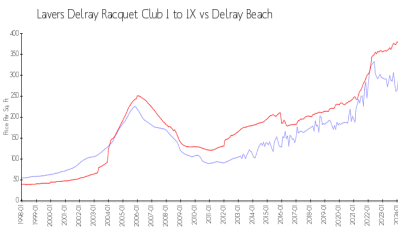

## Market Information

Lavers Delray Racquet Club I to IX  
 Club I to IX:  
 Delray Beach:           \$371/sq. ft.

Delray Beach:           \$371/sq. ft.  
 Palm Beach:           \$475/sq. ft.