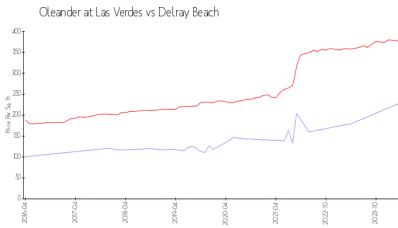

## Market Information

Oleander at Las Verdes: \$230/sq. ft.  
 Delray Beach: \$371/sq. ft.

Delray Beach: \$371/sq. ft.  
 Palm Beach: \$475/sq. ft.