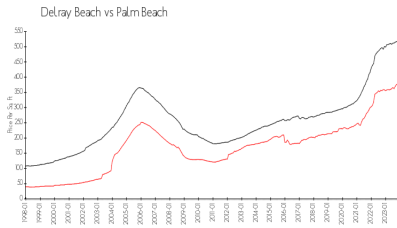

## Market Information

Oleander at Las Verdes: \$230/sq. ft.  
 Delray Beach: \$371/sq. ft.

Delray Beach: \$371/sq. ft.  
 Palm Beach: \$475/sq. ft.