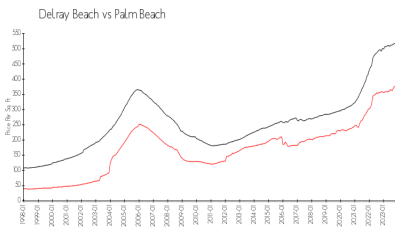

Market Information

Olive Leaf at Las Verdes: $180/sq. ft.
Delray Beach: $371/sq. ft.

Delray Beach: $371/sq. ft.
Palm Beach: $475/sq. ft.

Inventory for Sale

Olive Leaf at Las Verdes
Delray Beach
0%

Palm Beach

Avg. Time to Close Over Last 12 Months

Olive Leaf at Las Verdes: 50 days
Delray Beach: 54 days
Palm Beach: 56 days