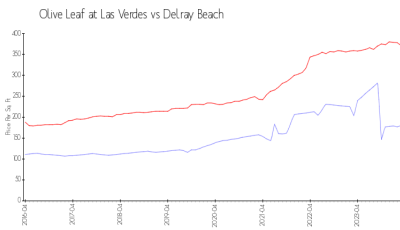

Market Information

Olive Leaf at Las Verdes: $180/sq. ft.
Delray Beach: $371/sq. ft.

Delray Beach: $371/sq. ft.
Palm Beach: $475/sq. ft.

Inventory for Sale

Olive Leaf at Las Verdes
Delray Beach
0%

Palm Beach

Avg. Time to Close Over Last 12 Months

Olive Leaf at Las Verdes: 50 days
Delray Beach: 54 days
Palm Beach: 56 days