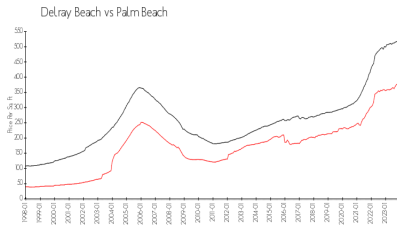

Palmetto at Las Verdes: \$239/sq. ft.
 Delray Beach: \$371/sq. ft.

Delray Beach: \$371/sq. ft.
 Palm Beach: \$475/sq. ft.

Inventory for Sale

Palmetto at Las Verdes
 Delray Beach
 0%

Palm Beach

Avg. Time to Close Over Last 12 Months