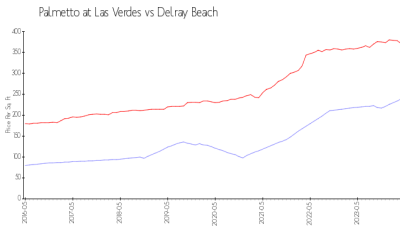

Market Information

Palmetto at Las Verdes: $239/sq. ft.
Delray Beach: $371/sq. ft.