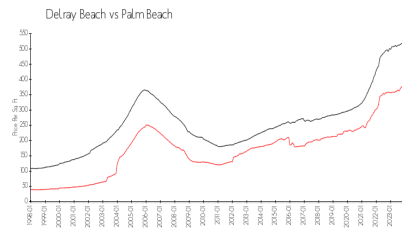

Market Information

Penthouse Delray: $685/sq. ft.
Delray Beach: $371/sq. ft.

Delray Beach: $371/sq. ft.
Palm Beach: $475/sq. ft.

Inventory for Sale

Penthouse Delray	1%
Delray Beach	3%
Palm Beach	3%

Avg. Time to Close Over Last 12 Months

Penthouse Delray	44 days
Delray Beach	54 days
Palm Beach	56 days