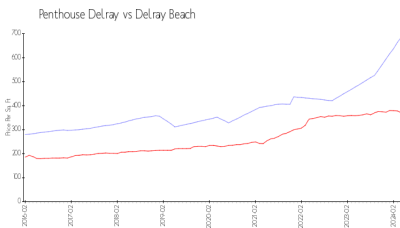

Market Information

Penthouse Delray: $685/sq. ft.
Delray Beach: $371/sq. ft.

Delray Beach: $371/sq. ft.
Palm Beach: $475/sq. ft.

Inventory for Sale

Penthouse Delray	1%
Delray Beach	3%
Palm Beach	3%

Avg. Time to Close Over Last 12 Months

Penthouse Delray	44 days
Delray Beach	54 days
Palm Beach	56 days