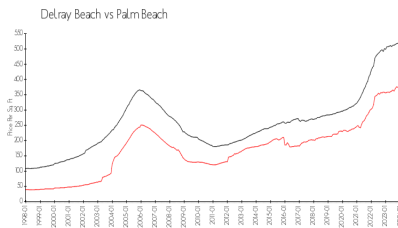

Sea Grape at Las Verdes

5160 Las Verdes Cir, Delray Beach, FL, Palm Beach 33484

Building Information

Number of units: 72
 Number of active listings for rent: 0
 Number of active listings for sale: 0
 Building inventory for sale:
 Number of sales over the last 12 months: 0%
 Number of sales over the last 6 months: 2
 Number of sales over the last 3 months: 0

Sea Grape Condo Association
 Address: 5160 Las Verdes Cir,
 Delray Beach, FL 33484
 Phone: +1 561-715-0428

Built in 1980 - 72 units - 3 floors

Market Information

Sea Grape at Las Verdes: \$233/sq. ft.
 Delray Beach: \$371/sq. ft.