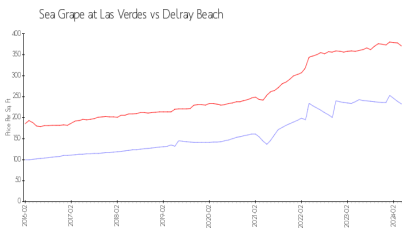

Sea Grape at Las Verdes

5160 Las Verdes Cir, Delray Beach, FL, Palm Beach 33484

Building Information

Number of units: 72
 Number of active listings for rent: 0
 Number of active listings for sale: 0
 Building inventory for sale:
 Number of sales over the last 12 months: 0%
 Number of sales over the last 6 months: 2
 Number of sales over the last 3 months: 0

Sea Grape Condo Association
 Address: 5160 Las Verdes Cir,
 Delray Beach, FL 33484
 Phone: +1 561-715-0428

Built in 1980 - 72 units - 3 floors

Market Information

Sea Grape at Las Verdes: \$233/sq. ft.
 Delray Beach: \$371/sq. ft.