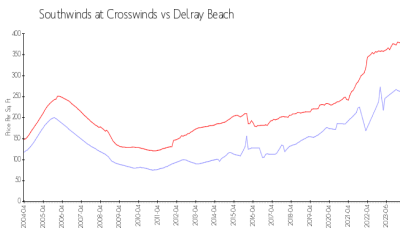

## Market Information

Southwinds at Crosswinds: \$260/sq. ft.  
 Delray Beach: \$371/sq. ft.

Delray Beach: \$371/sq. ft.  
 Palm Beach: \$475/sq. ft.