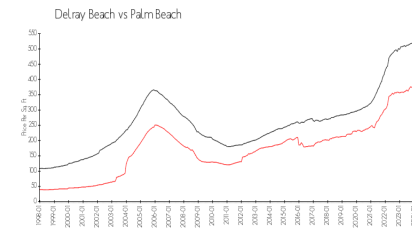

## Market Information

Southwinds at Crosswinds: \$260/sq. ft.  
 Delray Beach: \$371/sq. ft.

Delray Beach: \$371/sq. ft.  
 Palm Beach: \$475/sq. ft.