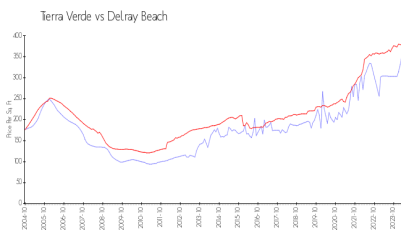

Tierra Verde at Delray Beach Condominium Association, Inc.
2000 Alta Meadows Ln, Delray Beach,
FL 33444
(561) 265-1766

Built in 2002 - 300 units - 3 floors

Market Information

Tierra Verde: \$323/sq. ft.
Delray Beach: \$371/sq. ft.