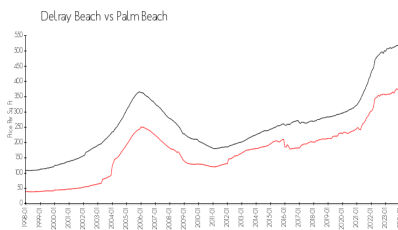

Tierra Verde at Delray Beach Condominium Association, Inc.
2000 Alta Meadows Ln, Delray Beach,
FL 33444
(561) 265-1766

Built in 2002 - 300 units - 3 floors

Market Information

Tierra Verde: \$323/sq. ft.
Delray Beach: \$371/sq. ft.