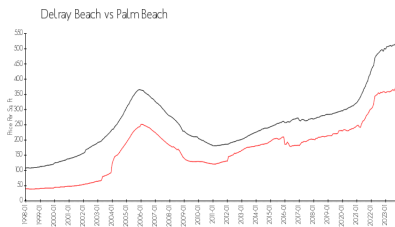

## Market Information

Trowbridge A B & C: \$171/sq. ft.  
Delray Beach: \$371/sq. ft.

Delray Beach: \$371/sq. ft.  
Palm Beach: \$475/sq. ft.