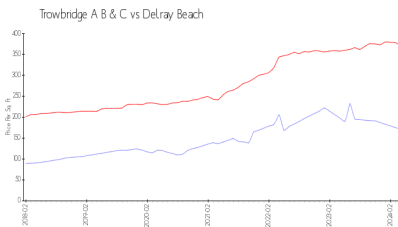

## Market Information

Trowbridge A B & C: \$171/sq. ft.  
Delray Beach: \$371/sq. ft.

Delray Beach: \$371/sq. ft.  
Palm Beach: \$475/sq. ft.