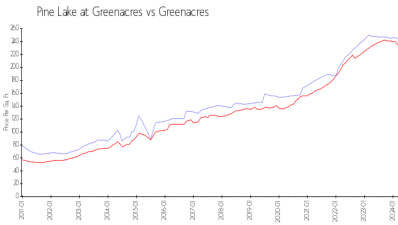

## Market Information

Pine Lake at Greenacres:	\$238/sq. ft.	Greenacres:	\$232/sq. ft.
Greenacres:	\$232/sq. ft.	Palm Beach:	\$475/sq. ft.