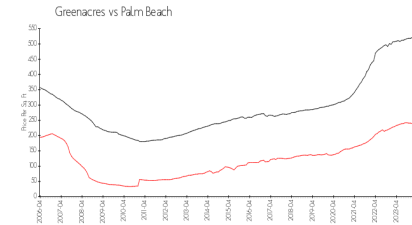

## Market Information

Pine Lake at Greenacres:	\$238/sq. ft.	Greenacres:	\$232/sq. ft.
Greenacres:	\$232/sq. ft.	Palm Beach:	\$475/sq. ft.