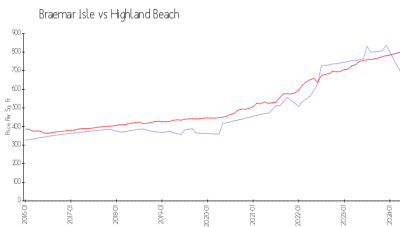

## Market Information

Braemar Isle: \$688/sq. ft.  
Highland Beach: \$801/sq. ft.

Highland Beach: \$801/sq. ft.  
Palm Beach: \$475/sq. ft.