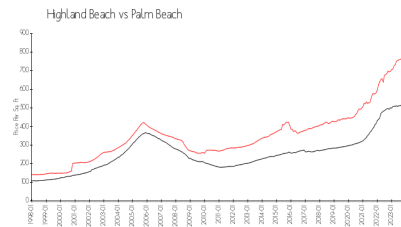

## Market Information

Braemar Isle: \$688/sq. ft.  
Highland Beach: \$801/sq. ft.

Highland Beach: \$801/sq. ft.  
Palm Beach: \$475/sq. ft.